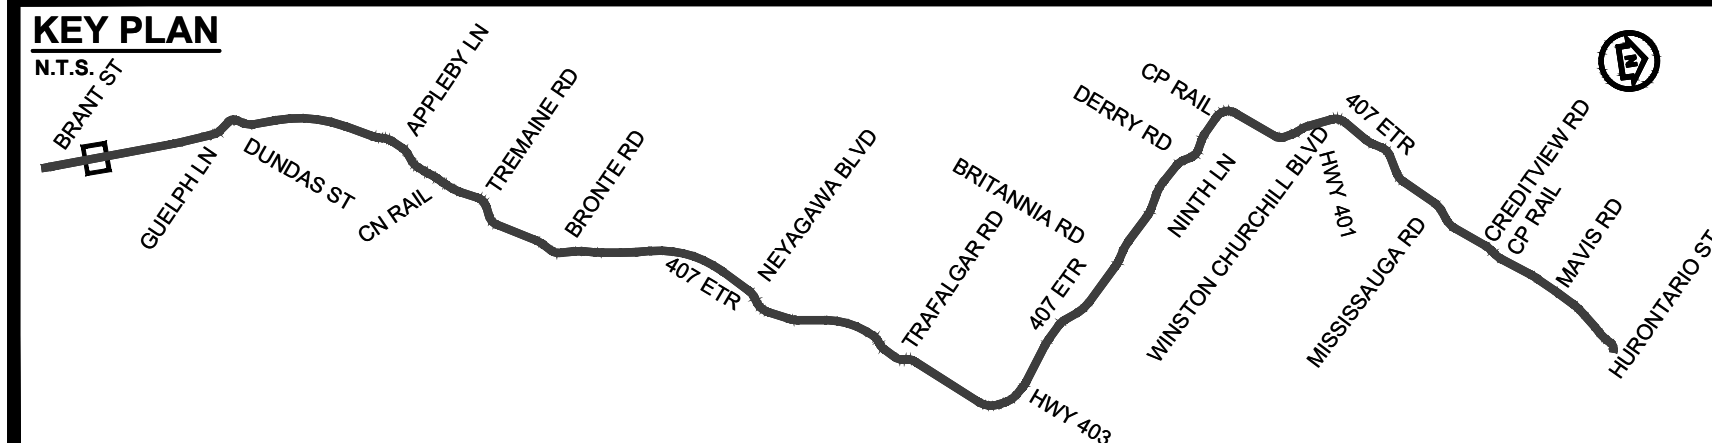

DRAWING NAME: J:\TORONTO\407 TRANSITWAY WC TO BRANTVILLE General\03 - Drawings\2 - Plates\407 TWA-Plate 02.dwg
CREATED: Nov 19, 2019 10:30am
MODIFIED:

407 TRANSITWAY
WEST OF BRANT STREET TO WEST OF HURONTARIO STREET
G.W.P. 16-20003, CA 2016-E-0038

PLAN AND PROFILE
STA. 13+200 TO STA. 13+800

PLATE
02

DATE
11/20/2019