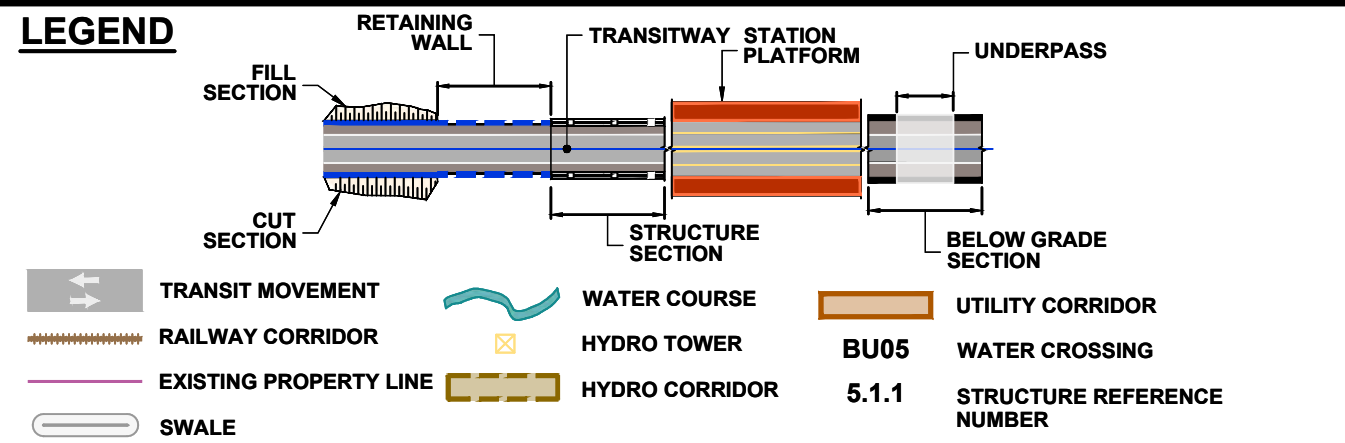

DRAWING NAME: J:\TORONTO\407 TRANSITWAY WC TO BRANTVILLE General\03 - Drawings\2 - Plates\407 TWA-Plate 02.dwg
CREATED: Nov 19, 2019 10:30am
MODIFIED:

407 TRANSITWAY
WEST OF BRANT STREET TO WEST OF HURONTARIO STREET
G.W.P. 16-20003, CA 2016-E-0038

PLAN AND PROFILE
STA. 13+200 TO STA. 13+800

PLATE
02

DATE
11/20/2019